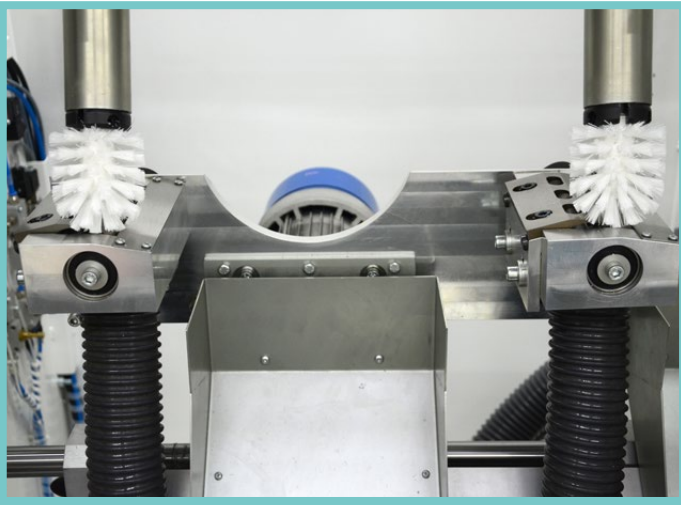

Highest Output with Minimum Outlay

- Easy adjustments
- Low energy costs
- High level of security

High efficiency finishing machine

Unbeatable

The ZAHORANSKY product spectrum is complemented in the area of finishing machines with the ZAHORANSKY RW "made by GIORI".

A high standard of technology combined with service from the German market leader results in an unbeatable price/performance ratio.

Ready, steady, go

Automatic trimming machine to finish round head toilette brushes, dish washing brushes and dusting brushes.

Brushes are loaded manually, the machine starts automatically when the operator removes his hands from the clamping stations.

The simultaneous trimming of two brushes per work cycle allows high productivity (600 - 900 brushes/h) and excellent finish through the use of two rotating trimmers with 6 cutting edges.

Benefits

- Automatic ejection of the product at the end of the cycle
- Easily adjustable to fit to diameter and length of a wide range of brushes
- Low energy costs
- Small footprint
- Solid construction of all parts
- High level of security
- Unbeatable price/performance ratio