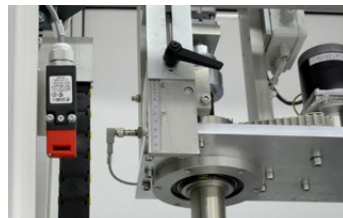

Quick adjustments